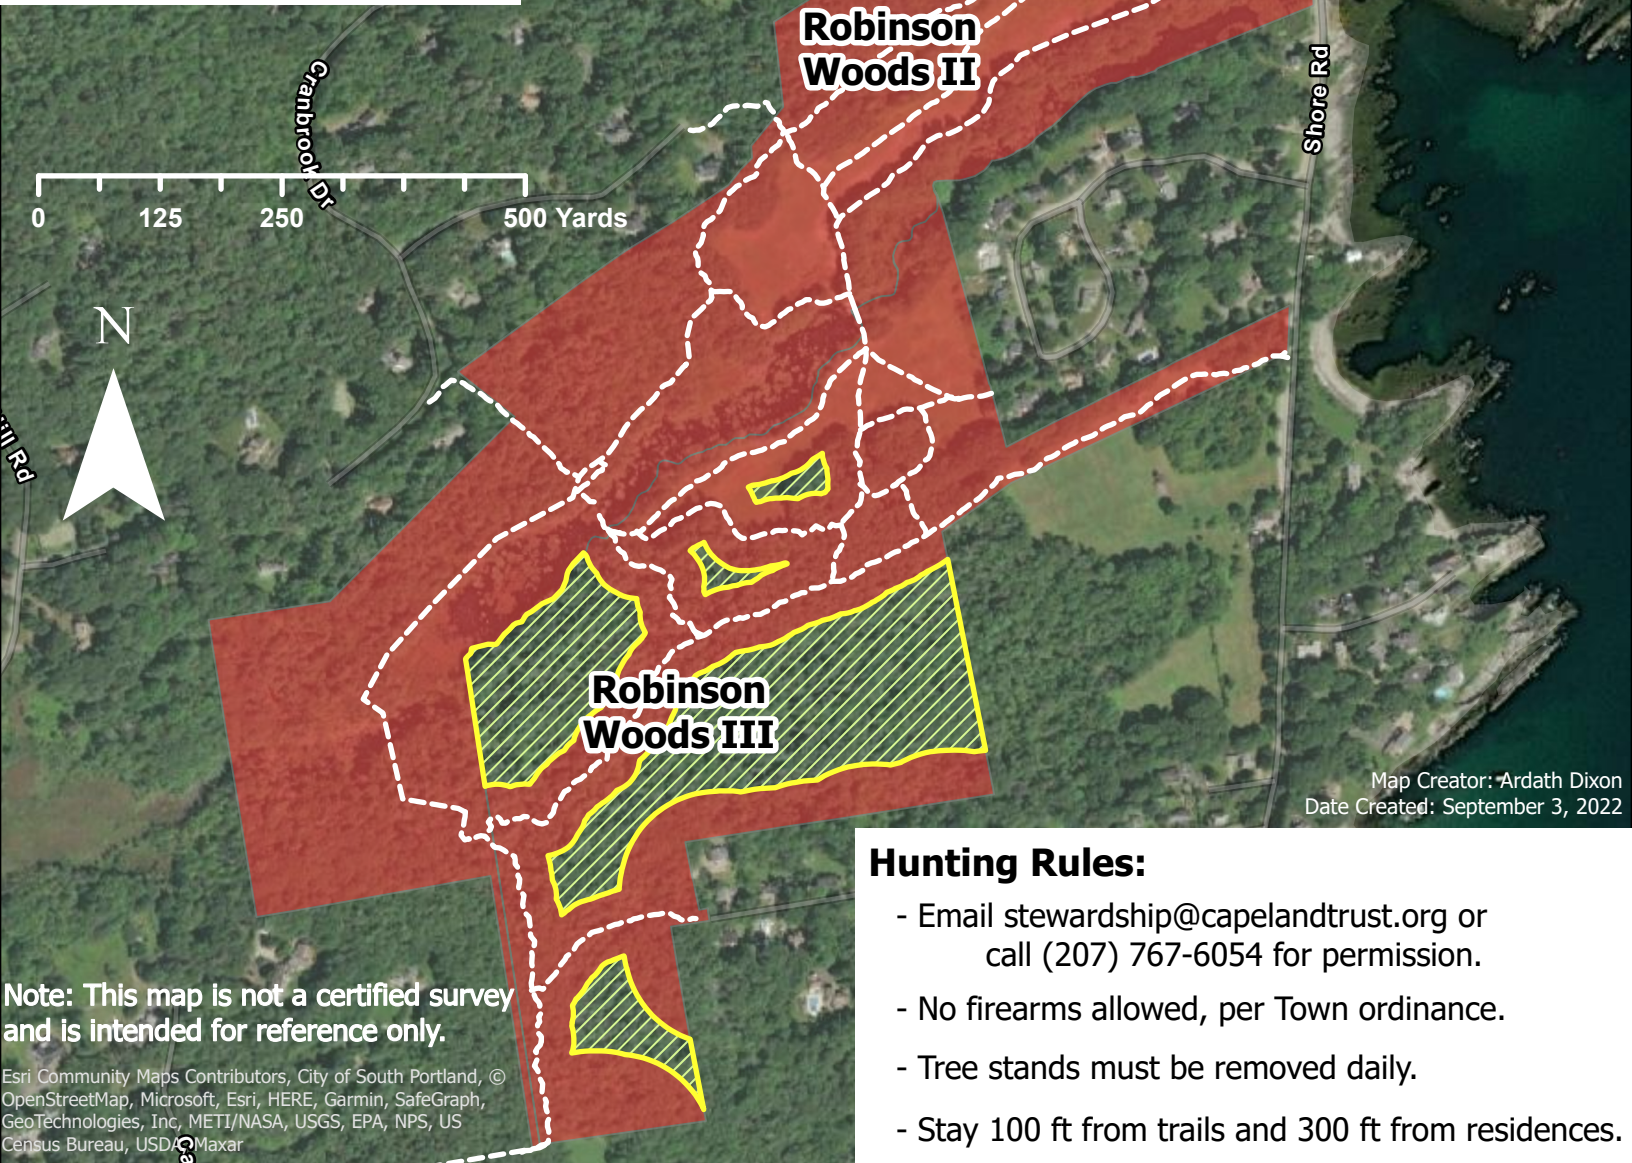

CAPE ELIZABETH LAND TRUST

Robinson Woods Hunting Map

-  Hunting Allowed with Permission
-  Trails
-  No Hunting Allowed (trail + residence buffer)

Map Creator: Ardath Dixon
Date Created: September 3, 2022