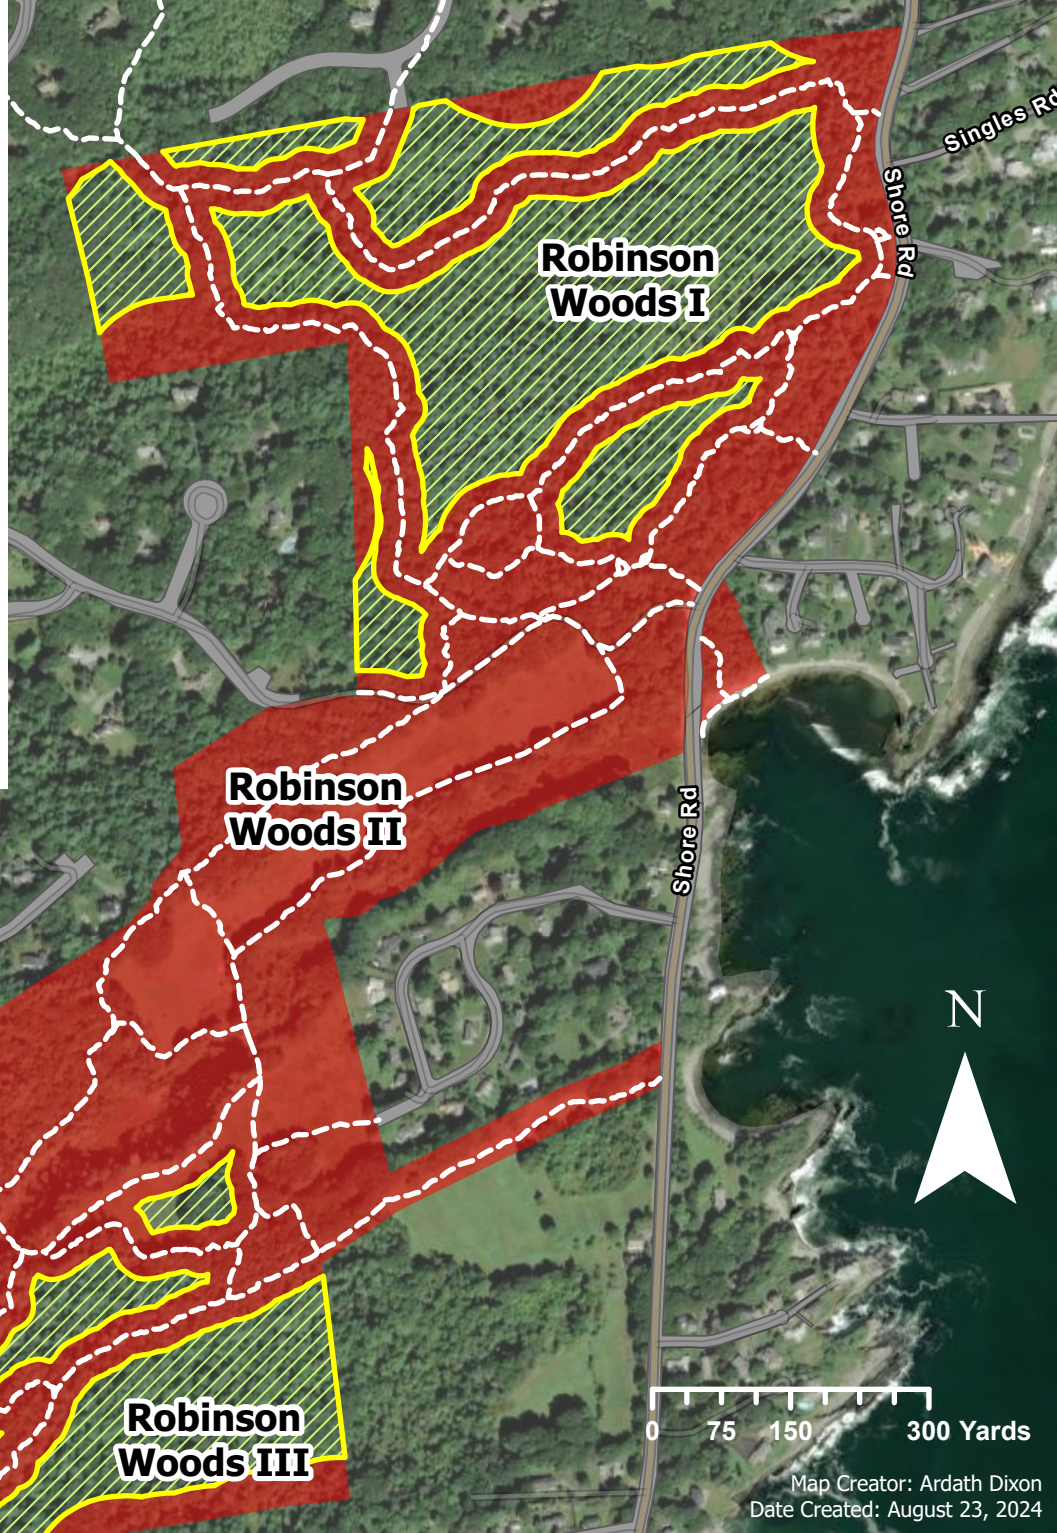

CAPE ELIZABETH LAND TRUST

Robinson Woods Hunting Map

-  Hunting Allowed with Agreement
-  Trails
-  No Hunting Allowed
(trail + residence buffer)

Map Creator: Ardath Dixon
Date Created: August 23, 2024

Note: This map is not a certified survey and is intended for reference only.