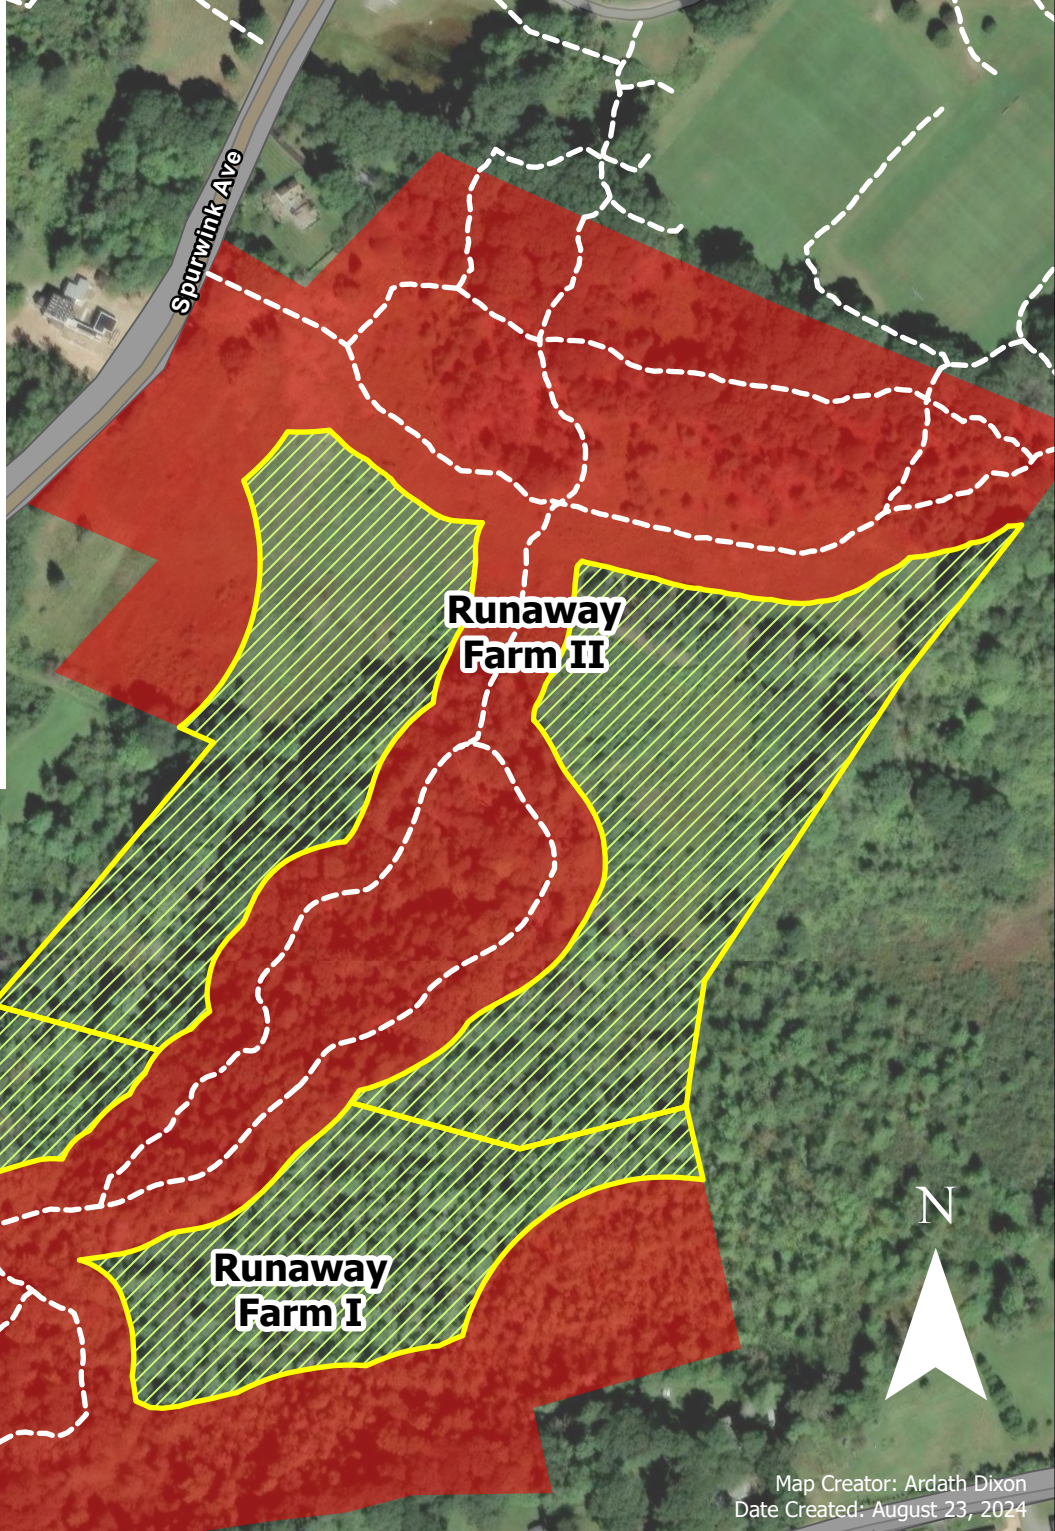

CAPE ELIZABETH LAND TRUST

Runaway Farm Hunting Map

-  Hunting Allowed with Agreement
-  Trails
-  No Hunting Allowed
(trail + residence buffer)

Map Creator: Ardath Dixon
Date Created: August 23, 2024

Note: This map is not a certified survey and is intended for reference only.

Hunting Rules:

- Email stewardship@capelandtrust.org or call (207) 767-6054 to confirm agreement.
- No firearms allowed, per Town ordinance.
- Tree stands must be removed daily.
- Stay 100 ft from trails and 300 ft from residences.